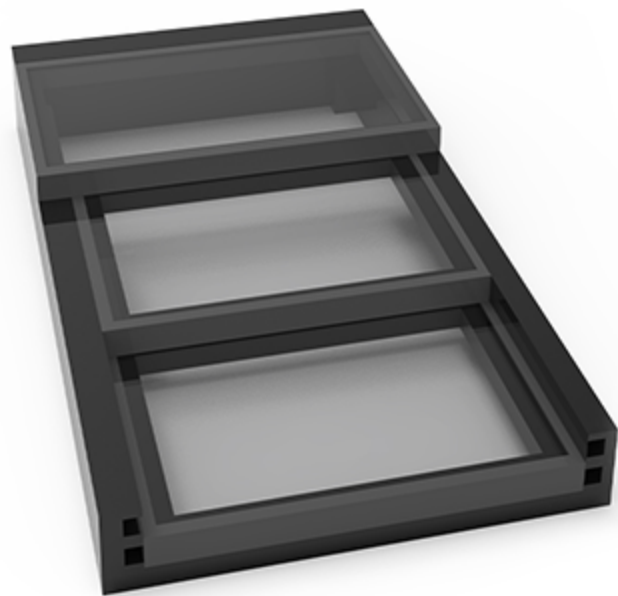

CONTACT US
Whatsapp
8618825274660

EMAIL ADDRESS
marvin@georgia-gd.com
inquiry@georgia-gd.com

MOTORIZED RETRACTABLE

Glass Roof Skylight

Retractable glass roof is a new design of glass roof, it is one of a kind system that is adaptable to terraces and roof access of any layout.

Terraced Roof

Smart terraced roof is a versatile choice for your project and is ideal for restaurants, patios, and commercial and residential roof areas.

Roof Access

The system helps to make use of the area that is available in a building. Here you are given the possibility to have a terrace up on the roof when you are planning a new build or renovating.

MOTORIZED RETRACTABLE SYSTEM

Retractable Roof Details

- Series: Folding series
- Aluminum profile: 3.0mm thickness
- Structure: Non-thermal break
- Standard glazing: 5mm+1.14pvb+5mm tempered laminated double clear glass
- Hardware: Chinese brand
- Surface: Powder coated/ PVDF coated/ Anodizing

MOTORIZED SLIDING

Glass Roof Skylight

Large & modern over roof sliding skylight. Fully glazed with a dual sliding seal mechanism & a one touch control. Available in bespoke sizes.

SINGLE PANEL

GEORGIA

SPECIAL SHAPED