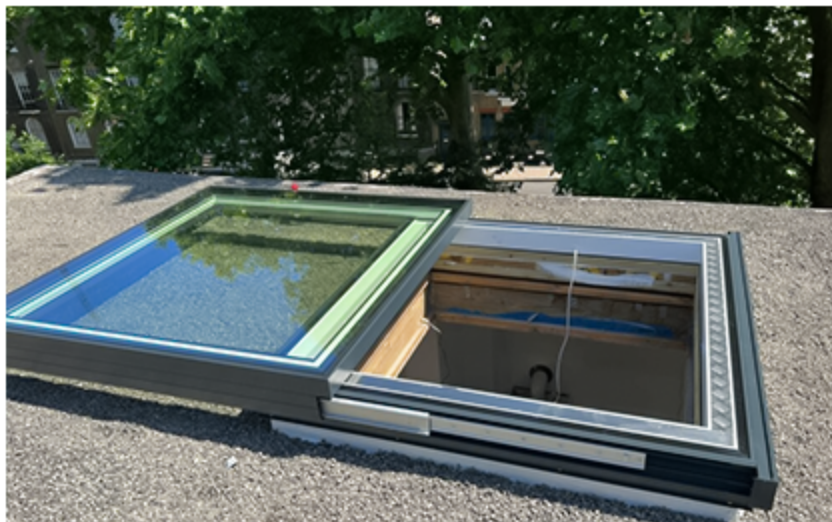

CONTACT US
Whatsapp
8618825274660

EMAIL ADDRESS
marvin@georgia-gd.com
inquiry@georgia-gd.com

MOTORIZED RETRACTABLE

Glass Roof Skylight

Retractable glass roof is a new design of glass roof, it is one of a kind system that is adaptable to terraces and roof access of any layout.

Terraced Roof

Smart terraced roof is a versatile choice for your project and is ideal for restaurants, patios, and commercial and residential roof areas.

Roof Access

The system helps to make use of the area that is available in a building. Here you are given the possibility to have a terrace up on the roof when you are planning a new build or renovating.

MOTORIZED SLIDING

Glass Roof Skylight

Large & modern over roof sliding skylight. Fully glazed with a dual sliding seal mechanism & a one touch control. Available in bespoke sizes.

SINGLE PANEL

GEORGIA

SPECIAL SHAPED