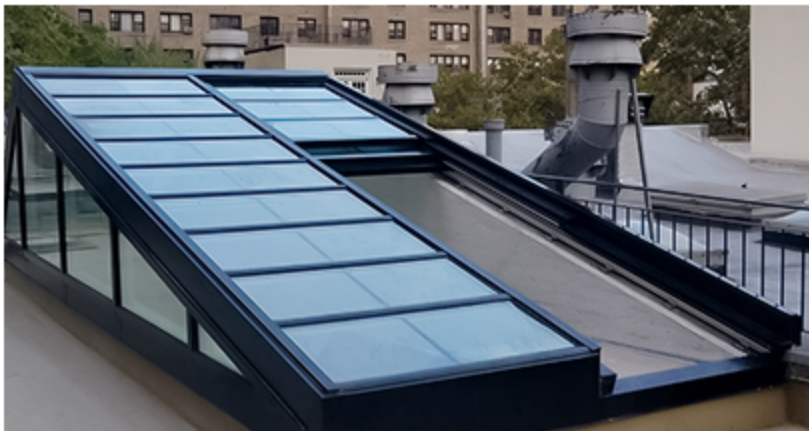

CONTACT US
Whatsapp
8618825274660

EMAIL ADDRESS
marvin@georgia-gd.com
inquiry@georgia-gd.com

MOTORIZED RETRACTABLE

Glass Roof Skylight

Retractable glass roof is a new design of glass roof, it is one of a kind system that is adaptable to terraces and roof access of any layout.

Terraced Roof

Smart terraced roof is a versatile choice for your project and is ideal for restaurants, patios, and commercial and residential roof areas.

Roof Access

The system helps to make use of the area that is available in a building. Here you are given the possibility to have a terrace up on the roof when you are planning a new build or renovating.

MOTORIZED SLIDING

Glass Roof Skylight

Large & modern over roof sliding skylight. Fully glazed with a dual sliding seal mechanism & a one touch control. Available in bespoke sizes.

SINGLE PANEL

GEORGIA

SPECIAL SHAPED