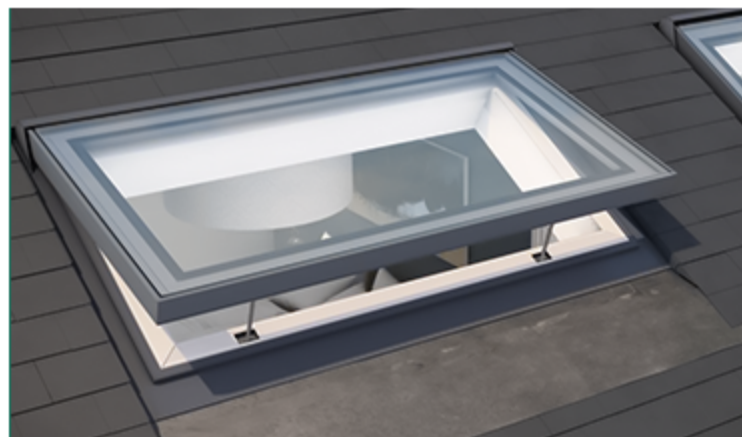

Terraced Roof

Smart terraced roof is a versatile choice for your project and is ideal for restaurants, patios, and commercial and residential roof areas.

Roof Access

The system helps to make use of the area that is available in a building. Here you are given the possibility to have a terrace up on the roof when you are planning a new build or renovating.

MOTORIZED AWNING

Glass Roof Skylight

Can choose the thermal break aluminum alloy profile, sealing performance is better, the size can be customized.

GAS STRUT

MOTORIZED AWNING SYSTEM

Awning Roof Details

- Series: GB-98 Series (Chain Link)
GB-128 Series (Chain Link)
GB-100 Series (Gas Strut)
GB-220 Series (Hidden Gas Strut)
- Aluminum profile: 1.4mm thickness (GB-98)
1.8mm thickness (GB-128)
1.6mm thickness (GB-100)
2.0mm thickness (GB-220)
- Structure: Thermal break (GB-98, GB-128, GB-220)
Non- Thermal break (GB-100)
- Standard glazing: 5mm+1.14pvb+5mm (GB-120)
5mm+1.14pvb+5mm (GB-160)
6mm+1.52pvb+6mm (GB-198)
6mm+1.52pvb+6mm (GB-240)
- Hardware: Chinese brand
- Surface: Powder coated/ PVDF coated/ Anodizing

MANUAL PUSH AWNING

Glass Roof Skylight

Use manually opened skylights for home to add air, light and views to the top level of your home.

MANUAL PUSH AWNING SYSTEM

Manual Roof Details

- Series: GB-98 Series
GB-128 Series
- Aluminum profile: 1.4mm thickness (GB-98)
1.8mm thickness (GB-128)
- Structure: Non-thermal break
- Standard glazing: 5mm+1.14pvb+5mm (GB-98)
5mm+1.14pvb+5mm (GB-128)
- Hardware: Chinese brand
- Surface: Powder coated/ PVDF coated/
Anodizing