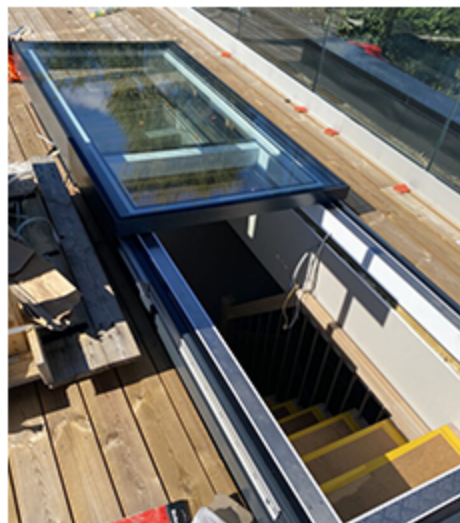

CONTACT US
Whatsapp
8618825274660

EMAIL ADDRESS
marvin@georgia-gd.com
inquiry@georgia-gd.com

MOTORIZED RETRACTABLE

Glass Roof Skylight

Retractable glass roof is a new design of glass roof, it is one of a kind system that is adaptable to terraces and roof access of any layout.

Terraced Roof

Smart terraced roof is a versatile choice for your project and is ideal for restaurants, patios, and commercial and residential roof areas.

Roof Access

The system helps to make use of the area that is available in a building. Here you are given the possibility to have a terrace up on the roof when you are planning a new build or renovating.

MOTORIZED SLIDING

Glass Roof Skylight

Large & modern over roof sliding skylight. Fully glazed with a dual sliding seal mechanism & a one touch control. Available in bespoke sizes.

SINGLE PANEL

GEORGIA

SPECIAL SHAPED