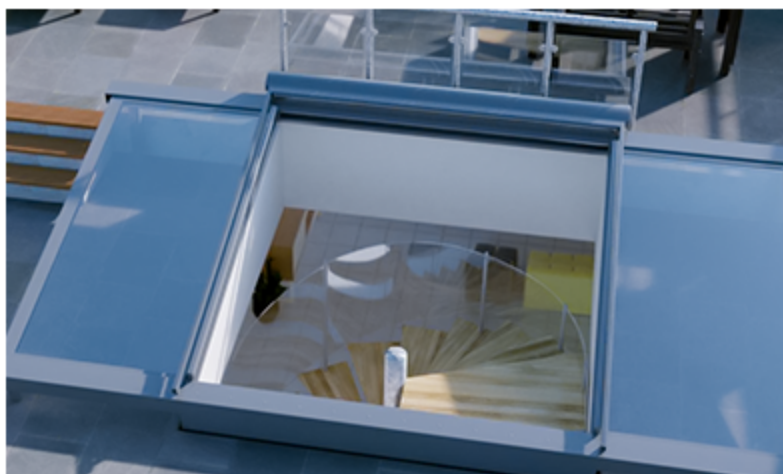

Terraced Roof

Smart terraced roof is a versatile choice for your project and is ideal for restaurants, patios, and commercial and residential roof areas.

Roof Access

The system helps to make use of the area that is available in a building. Here you are given the possibility to have a terrace up on the roof when you are planning a new build or renovating.

MOTORIZED SLIDING

Glass Roof Skylight

Large & modern over roof sliding skylight. Fully glazed with a dual sliding seal mechanism & a one touch control. Available in bespoke sizes.

SINGLE PANEL

GEORGIA

SPECIAL SHAPED