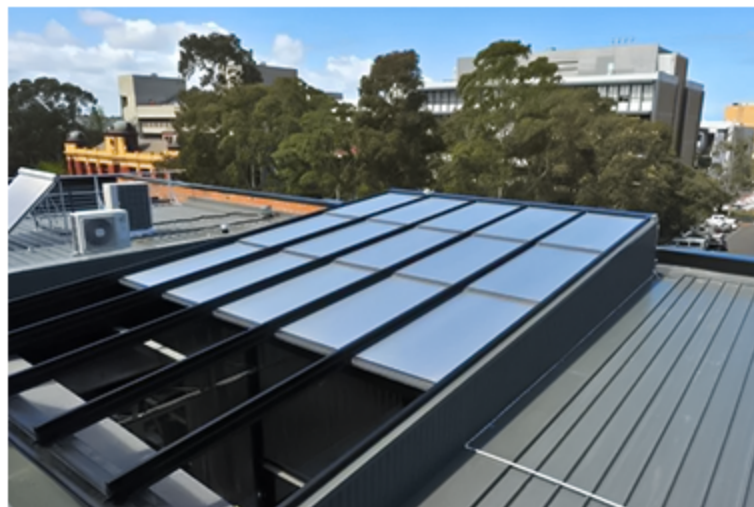

CONTACT US
Whatsapp
8618825274660

EMAIL ADDRESS
marvin@georgia-gd.com
inquiry@georgia-gd.com

MOTORIZED RETRACTABLE

Glass Roof Skylight

Retractable glass roof is a new design of glass roof, it is one of a kind system that is adaptable to terraces and roof access of any layout.

Terraced Roof

Smart terraced roof is a versatile choice for your project and is ideal for restaurants, patios, and commercial and residential roof areas.

Roof Access

The system helps to make use of the area that is available in a building. Here you are given the possibility to have a terrace up on the roof when you are planning a new build or renovating.

MOTORIZED SLIDING

Glass Roof Skylight

Large & modern over roof sliding skylight. Fully glazed with a dual sliding seal mechanism & a one touch control. Available in bespoke sizes.

SINGLE PANEL

GEORGIA

SPECIAL SHAPED