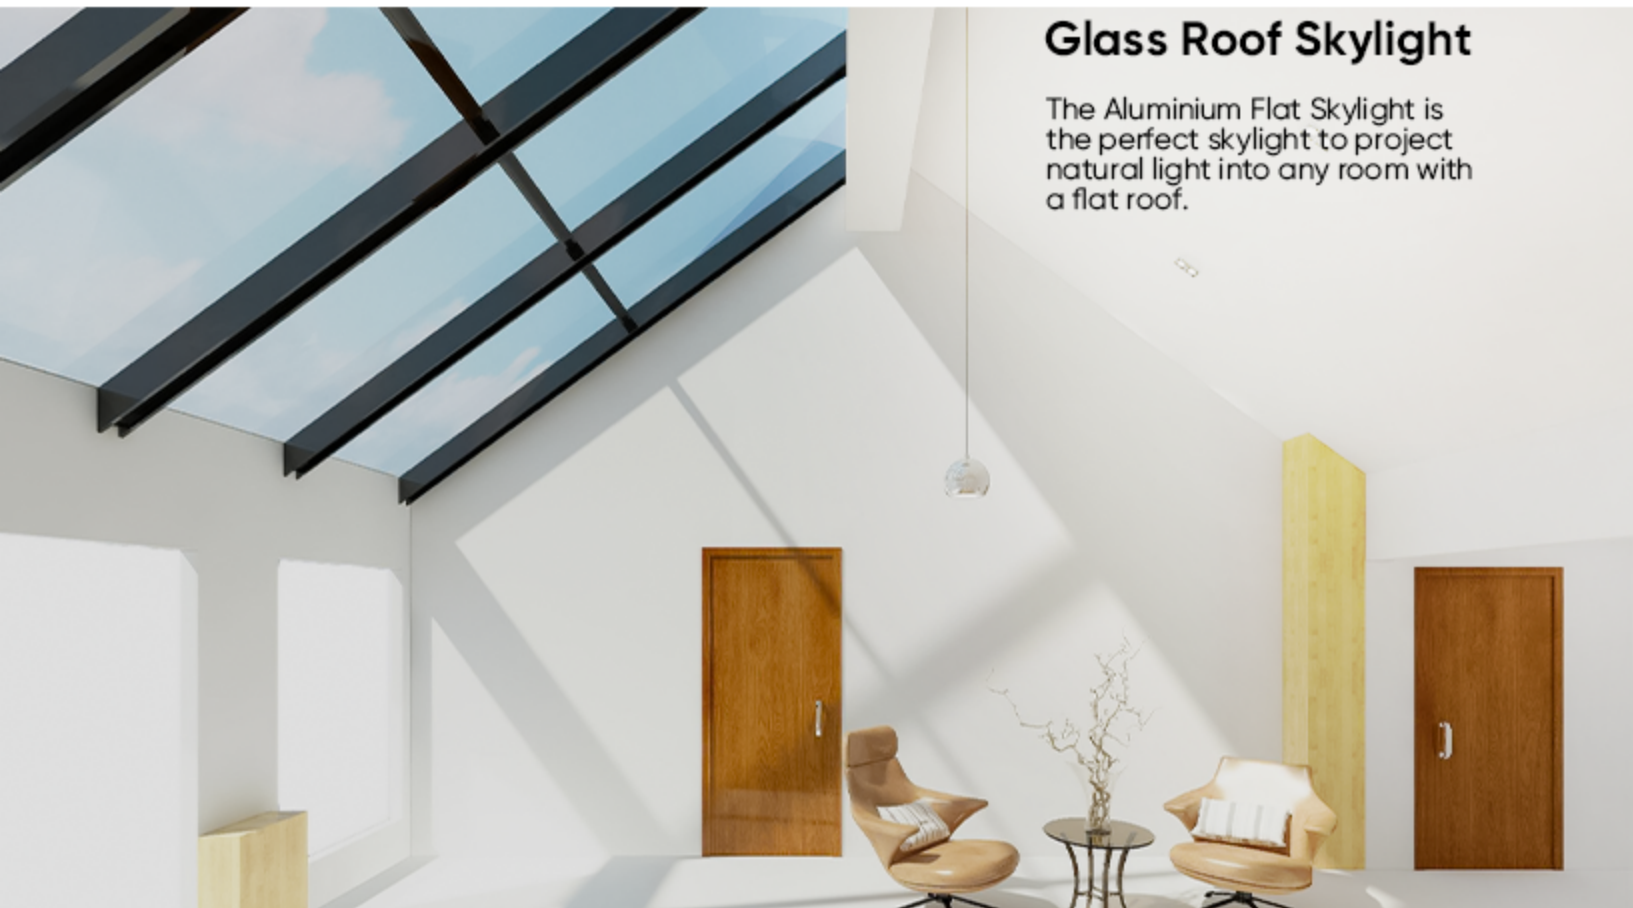

FIXED

Glass Roof Skylight

The Aluminium Flat Skylight is the perfect skylight to project natural light into any room with a flat roof.