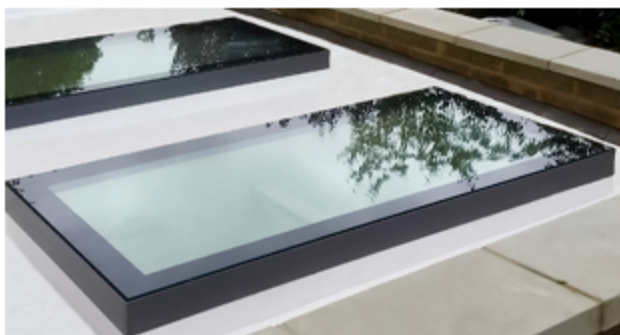

Terraced Roof

Smart terraced roof is a versatile choice for your project and is ideal for restaurants, patios, and commercial and residential roof areas.

Roof Access

The system helps to make use of the area that is available in a building. Here you are given the possibility to have a terrace up on the roof when you are planning a new build or renovating.

MANUAL PUSH AWNING

Glass Roof Skylight

Use manually opened skylights for home to add air, light and views to the top level of your home.

MANUAL PUSH AWNING SYSTEM

Manual Roof Details

- Series: GB-98 Series
GB-128 Series
- Aluminum profile: 1.4mm thickness (GB-98)
1.8mm thickness (GB-128)
- Structure: Non-thermal break
- Standard glazing: 5mm+1.14pvb+5mm (GB-98)
5mm+1.14pvb+5mm (GB-128)
- Hardware: Chinese brand
- Surface: Powder coated/ PVDF coated/
Anodizing

FIXED

Glass Roof Skylight

The Aluminium Flat Skylight is the perfect skylight to project natural light into any room with a flat roof.

FIXED SYSTEM

Fixed Roof Details

- Series: GB-100 Series
- Aluminum profile: 1.6mm thickness
- Structure: Non-thermal break
- Standard glazing: 5mm+1.14pvb+5mm
- Hardware: Chinese brand
- Surface: Powder coated/ PVDF coated/
Anodizing