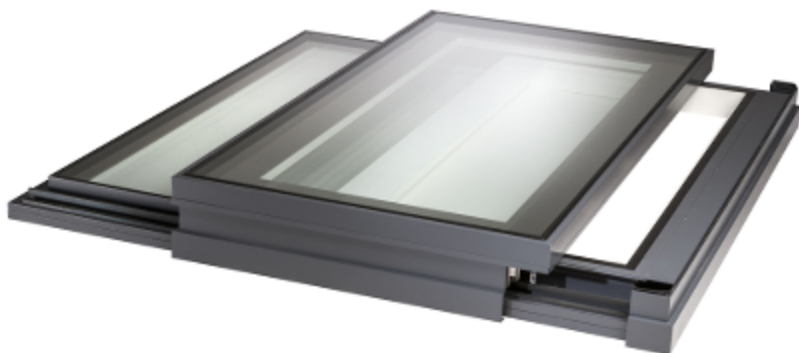

CONTACT US
Whatsapp
8618825274660

EMAIL ADDRESS
marvin@georgia-gd.com
inquiry@georgia-gd.com

MOTORIZED RETRACTABLE

Glass Roof Skylight

Retractable glass roof is a new design of glass roof, it is one of a kind system that is adaptable to terraces and roof access of any layout.

Terraced Roof

Smart terraced roof is a versatile choice for your project and is ideal for restaurants, patios, and commercial and residential roof areas.

Roof Access

The system helps to make use of the area that is available in a building. Here you are given the possibility to have a terrace up on the roof when you are planning a new build or renovating.

MOTORIZED SLIDING

Glass Roof Skylight

Large & modern over roof sliding skylight. Fully glazed with a dual sliding seal mechanism & a one touch control. Available in bespoke sizes.

SINGLE PANEL

GEORGIA

SPECIAL SHAPED

MOTORIZED SLIDING SYSTEM

Sliding Roof Details

- Series: GB-120 Series (Small Size)
GB-160 Series (Middle Size)
GB-198 Series (Large Size)
GB-240 Series (Ultra-large Size)
GB-160 Series (L-type)
- Aluminum profile: 2.0mm thickness (GB-120)
2.0mm thickness (GB-160)
3.0mm thickness (GB-198)
3.0mm thickness (GB-240)
- Structure: Non-thermal break
- Standard glazing: 5mm+1.14pvb+5mm (GB-120)
5mm+1.14pvb+5mm (GB-160)
6mm+1.52pvb+6mm (GB-198)
6mm+1.52pvb+6mm (GB-240)
- Hardware: Chinese brand
- Surface: Powder coated/ PVDF coated/
Anodizing