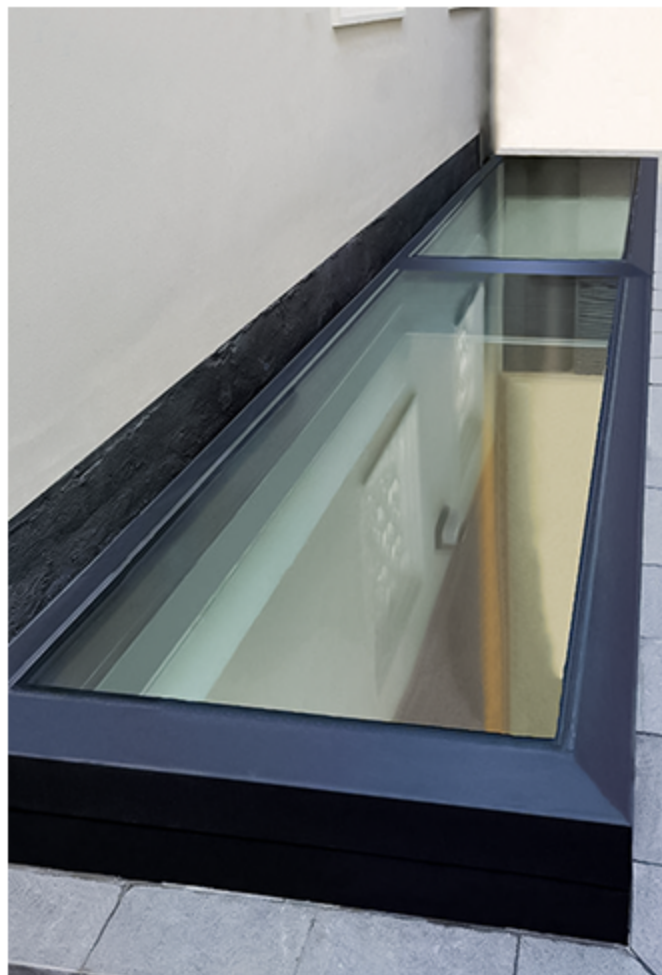

Terraced Roof

Smart terraced roof is a versatile choice for your project and is ideal for restaurants, patios, and commercial and residential roof areas.

Roof Access

The system helps to make use of the area that is available in a building. Here you are given the possibility to have a terrace up on the roof when you are planning a new build or renovating.

MOTORIZED SLIDING

Glass Roof Skylight

Large & modern over roof sliding skylight. Fully glazed with a dual sliding seal mechanism & a one touch control. Available in bespoke sizes.

SINGLE PANEL

GEORGIA

SPECIAL SHAPED

FIXED

Glass Roof Skylight

The Aluminium Flat Skylight is the perfect skylight to project natural light into any room with a flat roof.

FIXED SYSTEM

Fixed Roof Details

- Series: GB-100 Series
- Aluminum profile: 1.6mm thickness
- Structure: Non-thermal break
- Standard glazing: 5mm+1.14pvb+5mm
- Hardware: Chinese brand
- Surface: Powder coated/ PVDF coated/
Anodizing

MOTORIZED LIFTING

Glass Roof Skylight

The electric rising skylight gives you more beautiful sky, more sunlight and effective ventilation.

MOTORIZED LIFTING SYSTEM

Lifting Roof Details

- Series: Lifting Series
- Aluminum profile: 3.0mm thickness
- Structure: Non-thermal break
- Standard glazing: 5mm+1.14pvb+5mm
- Hardware: Chinese brand
- Surface: Powder coated/ PVDF coated/
Anodizing