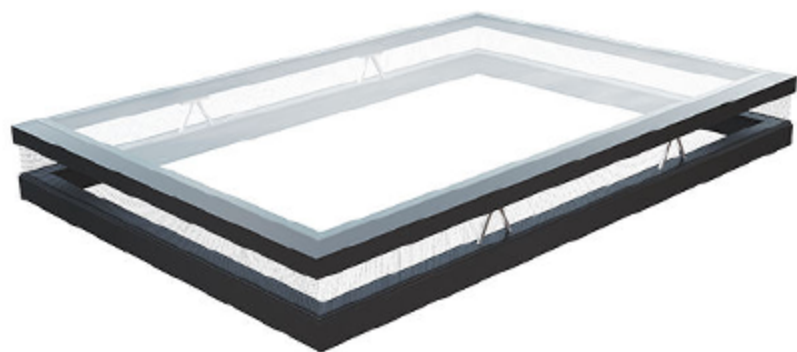

Terraced Roof

Smart terraced roof is a versatile choice for your project and is ideal for restaurants, patios, and commercial and residential roof areas.

Roof Access

The system helps to make use of the area that is available in a building. Here you are given the possibility to have a terrace up on the roof when you are planning a new build or renovating.

FIXED

Glass Roof Skylight

The Aluminium Flat Skylight is the perfect skylight to project natural light into any room with a flat roof.

FIXED SYSTEM

Fixed Roof Details

- Series: GB-100 Series
- Aluminum profile: 1.6mm thickness
- Structure: Non-thermal break
- Standard glazing: 5mm+1.14pvb+5mm
- Hardware: Chinese brand
- Surface: Powder coated/ PVDF coated/
Anodizing

MOTORIZED LIFTING

Glass Roof Skylight

The electric rising skylight gives you more beautiful sky, more sunlight and effective ventilation.

MOTORIZED LIFTING SYSTEM

Lifting Roof Details

- Series: Lifting Series
- Aluminum profile: 3.0mm thickness
- Structure: Non-thermal break
- Standard glazing: 5mm+1.14pvb+5mm
- Hardware: Chinese brand
- Surface: Powder coated/ PVDF coated/
Anodizing