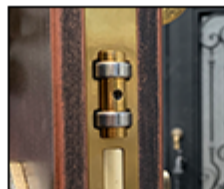

IFD40

Standard Equipment

Flush Bolt

Heavy Duty Hinge

Catch Roller

Front View

Openable Glass Window and Magnetic Mesh Screen

U-shaped Door Sweep