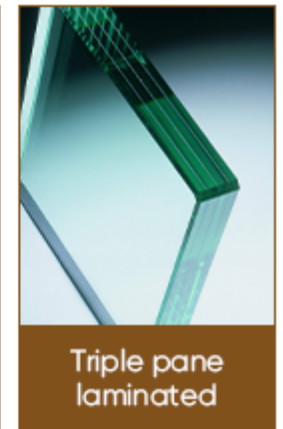

Double pane
laminated

Double pane
tempered

Triple pane
laminated