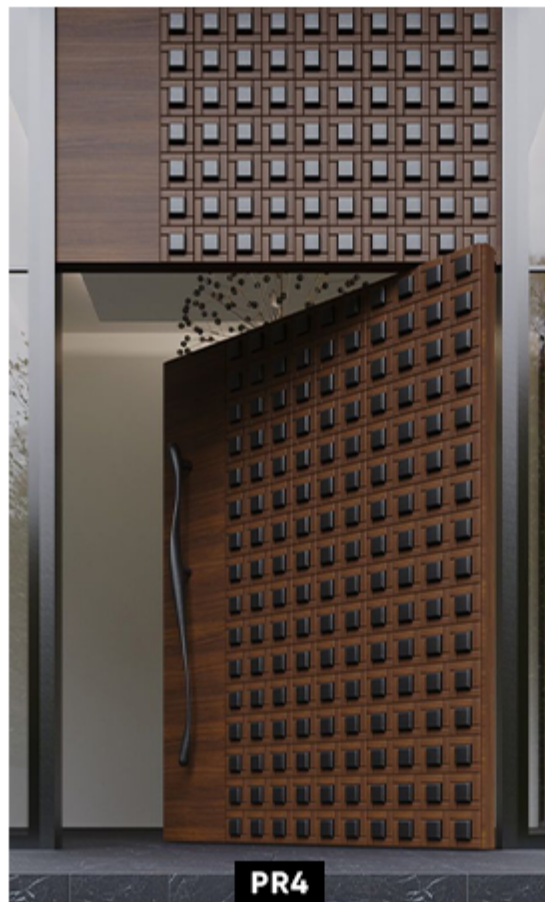

Double swing door:  
1800-2200mm W / 2100-2400mm H

Single swing door:  
800-1100mm W / 2100-2400mm H

Pivot door:  
1000-1500mm W / 2100-2400mm H

## Hinged Door