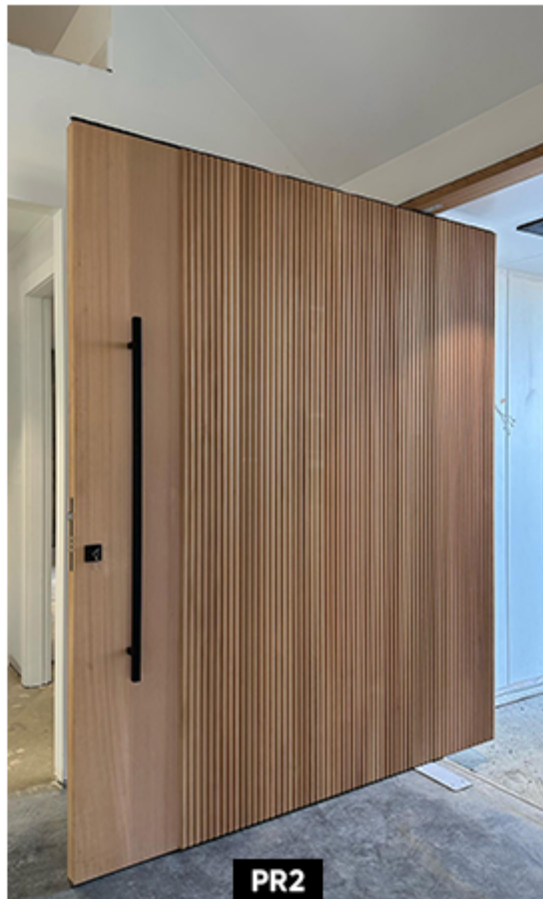

Double swing door:  
1800-2200mm W / 2100-2400mm H

Single swing door:  
800-1100mm W / 2100-2400mm H

Pivot door:  
1000-1500mm W / 2100-2400mm H

## Hinged Door