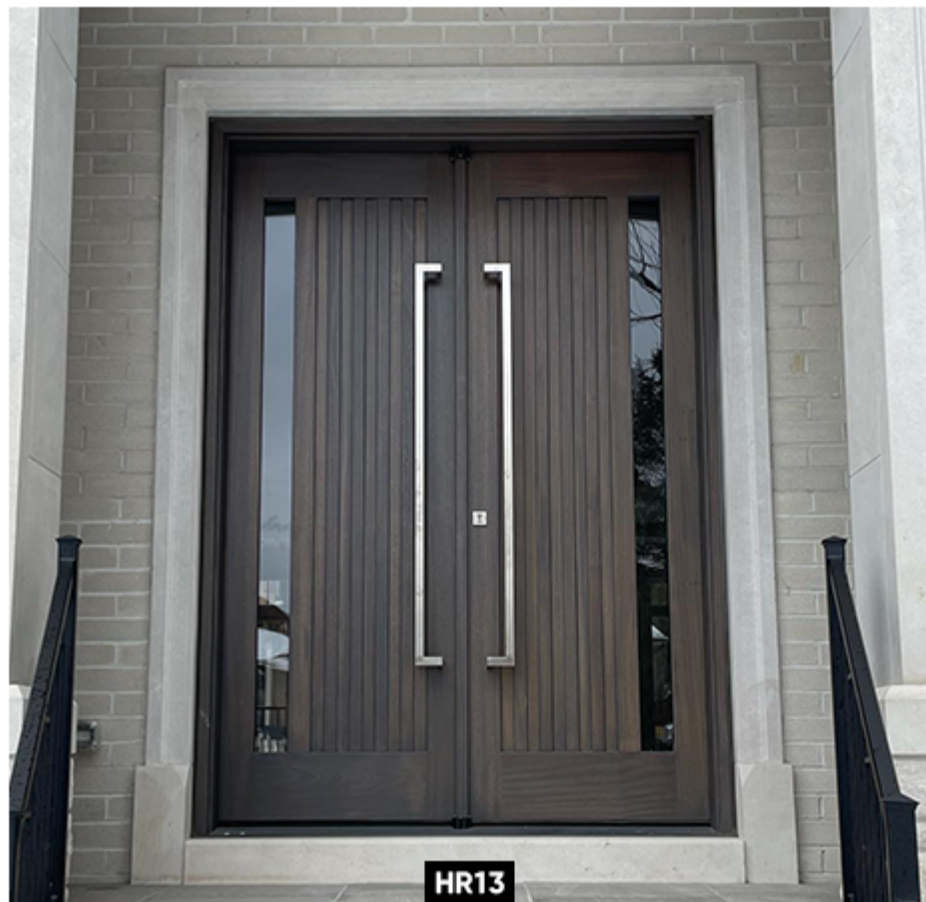

Double swing door:  
1800-2200mm W / 2100-2400mm H

Single swing door:  
800-1100mm W / 2100-2400mm H

Pivot door:  
1000-1500mm W / 2100-2400mm H

## Hinged Door