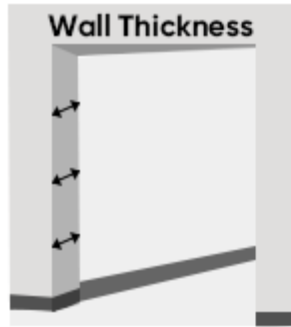

## How to measure the wall opening size?

This is important for how wider door frame we made.

First: wall to wall width

Second : wall to wall height

Third : wall thickness  
inside to outside

Reference size:

Double swing door:  
1800-2200mm W / 2100-2400mm H

Single swing door:  
800-1100mm W / 2100-2400mm H

Pivot door:  
1000-1500mm W / 2100-2400mm H